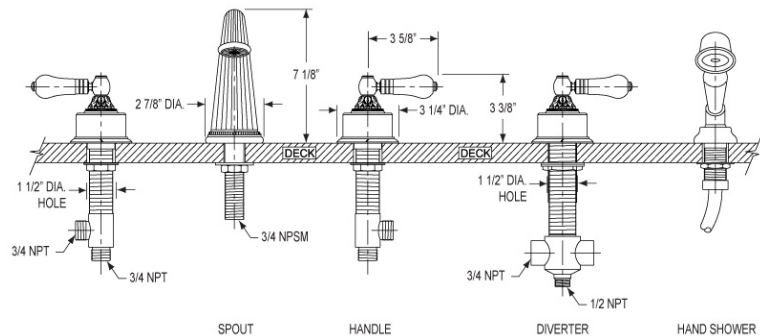

Deck Tub Set with Hand Shower Model K2241P1_003

FEATURES

- Style: Baroque Treasures
- Collection: Versailles
- 30" (762mm) maximum centers from diverter to hand shower
- Hand shower hose length is 59" (1499mm)
- 1-1/2" (38mm) hole size for valves and diverter
- 1-1/8" (29mm) hole size for spout
- 1-3/8" (35mm) hole size for hand shower
- Integral check valves for backflow protection
- K5141 Deck Tub Spout, 3/4" Valves, K6640 Green, K6641 Brown, K6642 Bleu Sodalite, K6643 Pink or K6644 Black Onyx Hand Shower, and K6005 Deck Bracket

Image shown may not be in the finish selected

COLOR FINISHES

- Polished Nickel (K2241P1_014)
- Satin Nickel (K2241P1_015)
- Pewter (K2241P1_15A)
- Polished Chrome (K2241P1_026)
- Polished Brass (K2241P1_003)
- Polished Brass Antiqued (K2241P1_007)
- Satin Brass (K2241P1_004)
- Polished Gold (K2241P1_025)
- Polished Gold Antiqued (K2241P1_25D)
- Satin Gold (K2241P1_024)
- Satin Gold Antiqued (K2241P1_24D)
- Satin Jeweler's Gold (K2241P1_24J)
- Old English Brass (K2241P1_OEB)
- Antique Brass (K2241P1_047)
- Antique Bronze (K2241P1_11B)

WARRANTY

- Limited Lifetime